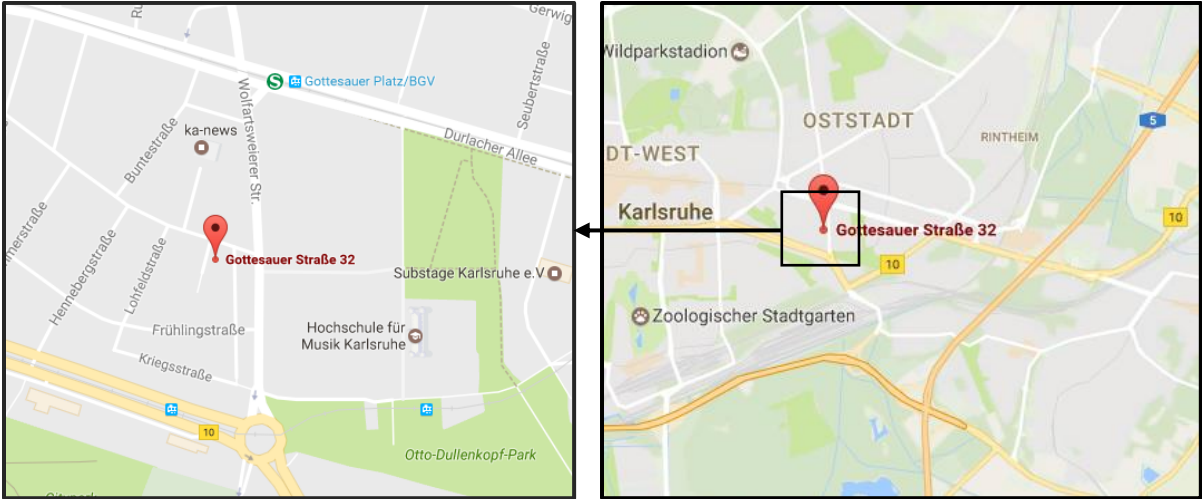

Road description from the Karlsruher central station

The hotel is away 5 minutes on foot from the tram stop Gottesauer Platz / BGV Badische Versicherungen and is served from the Karlsruhe central station with the line S4 (without express) driving direction city center.

Go in the Wolfartsweierer Straße. The next street to the right is the Gottesauer Straße. After a few steps you can see the Hotel am Gottesauer Schloss on the left side.

Journey description by the car

The hotel apartment is in the east town of Karlsruhe.

Take the slip road "Karlsruhe-Durlach" of the A5. Drive in the direction of Karlsruhe city center in the east town. On the Durlacher Allee you drive as long as straight ahead until you reach the Gottesauer Platz. There you turn on the left in the Wolfartsweierer Straße. The next street to the right is the Gottesauer Straße. After a few meters you can see the Hotel am Gottesauer Schloss on the left side.